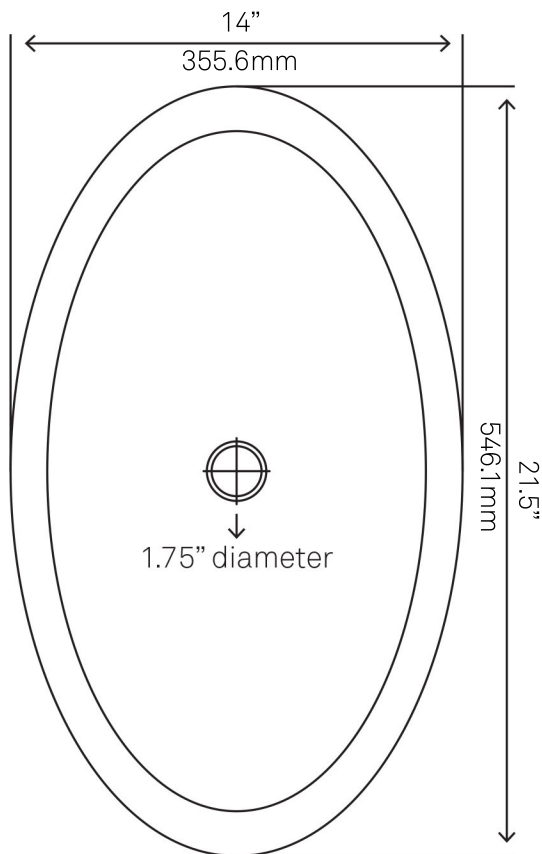

## TIS-324G BIGIO Clear Grey Vessel Sink

Requested By: \_\_\_\_\_

Specific Features: \_\_\_\_\_

### STANDARD SPECIFICATIONS:

- Oval slipper clear grey glass vessel
- Made with high tempered glass
- Scratch resistant and non-porous
- Designed for above counter installation
- Standard U.S. plumbing connections
- 1.75-inch drain opening
- No overflow