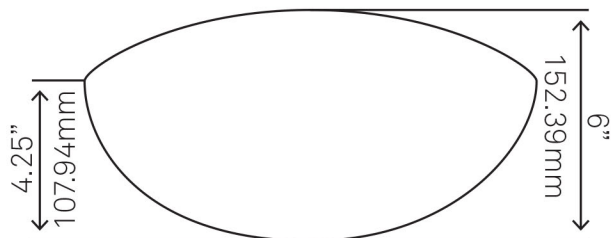

### STANDARD SPECIFICATIONS:

- Oval slipper clear grey glass vessel
- Made with high tempered glass
- Scratch resistant and non-porous
- Designed for above counter installation
- Standard U.S. plumbing connections
- 1.75-inch drain opening
- No overflow